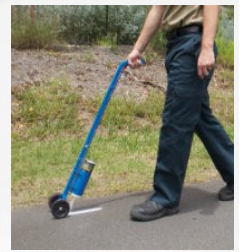

Metrica Super Action Tape 50m or 100m

The Metrica Super Action Open Reel Steel Tape has an ergonomically shaped frame, is superlight and will not tire your wrist during use and transport.

- Exclusive extraction system of the tape with blocked crank
- Nylon coated tape prevents wear and corrosion
- Foldable hook
- Special rubberized handle with anti-slip coating
- 13mm wide blade
- Tape exit crank blocked
- Shaped for extreme lightness **From Italy**

When pulling out the tape, the crank does not

Nylon coated

Clegg Impact Soil Tester 2.25kg

The Clegg Hammer is used for measuring shock attenuation characteristics of natural and artificial playing surfaces. **Made in Australia**

Athletics & Sports

Pin Flags Plastic - available in various sizes and colours

Pin Markers/Tags Plastic - available in various sizes and colours

Dy-Mark Line Marking Machine

Ergonomic design with built-in side line attachment. Includes a utility tray and storage for up to 5 cans of Dy-Mark's Line Marking Paint and Turf Master Paint.

Dy-Mark 2 Wheel Spot Marking Handle

Lightweight, removable handle for spot marking. Suitable for use with Spray & Mark, Landscape Chalk and Mine marking Aerosols

Dy-Mark Industries Long Arm Handle Dispenser