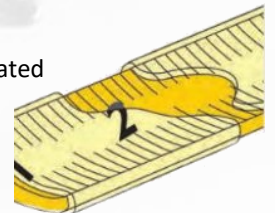

Athletics & Sports

High Jump

The Telefix 3m High Jump Telescopic Measuring Pole with the 15cm Cross Arm Bar makes it the ideal Athletics High Jump measuring stick. Made from Aluminium with an integrated bullseye level bubble. Stored length is only 70cm and light weight for easy transport (2kg).

Pole Vault jumping

Telefix 8 metre measuring Pole fitted with the 15cm cross arm bar is ideal for pole vault jumping. The telescopic pole is made of aluminium and has an integrated bullseye bubble. Measures up to 800cm. Stored length is only 136cm. **Made in Italy**

Metrica Super Action Tape 50m or 100m

The Metrica Super Action Open Reel Steel Tape has an ergonomically shaped frame, is superlight and will not tire your wrist during use and transport.

- Exclusive extraction system of the tape with blocked crank
- Nylon coated tape prevents wear and corrosion
- Foldable hook
- Special rubberized handle with anti-slip coating
- 13mm wide blade
- Tape exit crank blocked
- Shaped for extreme lightness **From Italy**

When pulling out the tape, the crank does not

Nylon coated

Clegg Impact Soil Tester 2.25kg

The Clegg Hammer is used for measuring shock attenuation characteristics of natural and artificial playing surfaces. **Made in Australia**