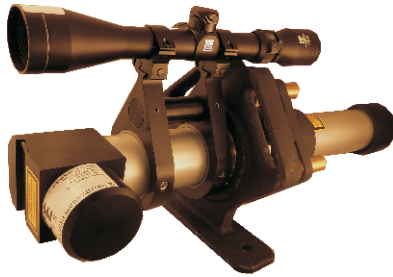

FENCE PRO

FP550
FP1000
MCE
LASERS

Stay in-line from the first post to the last. The only laser of its kind delivering fencing contractors alike a professional easy to set up alignment tool.

AVAILABLE MODELS

FP550

Maximum range of 550 meters radius

Kit Includes:

- Fp550
- Gimbal
- telescope mount
- power cord
- Dummy battery kit

Fp1000

Maximum range of 1000 meters radius

Kit Includes:

- Fp1000
- Gimbal
- telescope mount
- power cord
- 90 degree optics
- Dummy battery kit

FEATURES

- Rugged construction able to withstand harsh operating environments
- Easy to set-up design
- Superior long range. Choose between two models Fp550 or FP1000
- Can be powered from 12Volts or 4 X D size batteries
- Australia made

Other products to suit fencing contractors

Optical square

Slope Indicator

SPECIFICATIONS

	FP550	FP1000
Size	580X60x60 mm	580X60x60 mm
Weight	5.4 Kg	5.4 Kg
Shock protection	Yes	Yes
Waterproof	Splash proof	Splash proof
Power supply	4 x D cell or 12V DC	4 x D cell or 12V DC
Operating time	250 hours (in adverse conditions)	12 hours (in adverse conditions)
Operating range	With R.LAS19 350 meters	With R.LAS19 700 meters
	With R.5CH.P.B 550 meters	With R.5CH.P.B 1000 meters