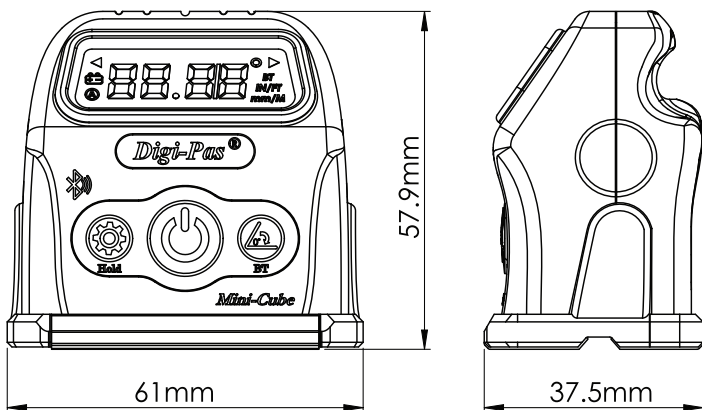

## Product features

Digi-Pas DWL90E Smart Mini-Cube enable Dual-Axis (both X & Y) reading at the same time with Digi-Pas Smart Levels App. Key features include:

- Wireless measurements using Digi-Pas<sup>®</sup> Smart Levels App; Bluetooth range approx. 50 feet or 15 meters
- Functional features: Alternate zero, Hold, Auto shut-off, Strong built-in magnet & Bluetooth
- Resolution: 0.05° at 0° ~ 1° & 0.1° at other angles
- Accuracy: ± 0.1° at 0° ~ 1° & ±0.2° at 1° ~ 89°
- Measurement Range: 360° (4 x 90°) for X-axis (SINGLE axis); 0 ~ 5° for X&Y (DUAL Axis)

## Product Dimension

© 2020 Digipas Technologies Inc. All Rights Reserved.

All information & representations are accurate at the time of print and may be subjected to changes without prior notice.