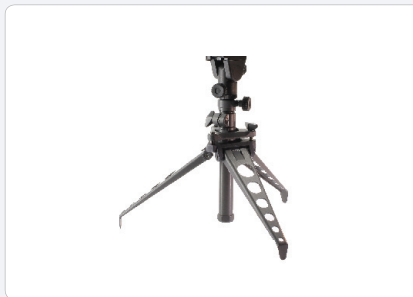

LRB 3000PRO

LASER RANGEFINDER BINOCULAR
NSN #: 1240-20-004-5448

Display

The LRB 3000PRO laser rangefinder binocular combines uncompromised 7x40 optics with advanced data processing algorithms to measure target distances up to 3,000 meters (output display in yards also) while providing azimuth from a built-in digital compass. Low power-consumption (one battery lasts for more than 5000 shots), ergonomic rubber-armoured body, long eye-relief, simple two-button operation, and wide objective lenses make observation and distance measurement with these binoculars accurate and comfortable.

Optics	LRB 3000PRO
Magnification (x)	7
Objective lens diameter (mm)	40
Field of view (°)	6
Eye relief (mm)	18
Diopter adjustment range	±4
Interpupillary distance (mm)	60 - 70
Rangefinder	
Eye safety	Class 1, eye-safe
Wavelength (nm)	905
Measuring distance range (m)*	10 - 3,000
Azimuth measurement accuracy (°/mils)	±2 / 35
Inclination measurement accuracy (°/mils)	±1 / 17
Speed detection	✓
First/last target logic	✓
Scan mode	✓
Display	
Meters/yards display	✓
Computer output, type	None
Last 10 readings recall	✓
Reticle pattern selection	✓
Target quality indicator	✓
Low battery indicator	✓

DELIVERY SET

Supplied with the following standard accessories:

- Soft carrying case
- 1x 9V Lithium non-magnetic battery
- Objective and eye piece lens covers
- Lens cleaning kit
- Operation manual

OPTIONAL ACCESSORIES

Hard Case

TACT3-S Tripod

NVS Coupler

**Measuring, levelling
and layout solutions
for all trades**

Mining - Aligning - Engineering - Environmental - Civil Construction
Surveying - Geological - Glass Testing - Speed Detection