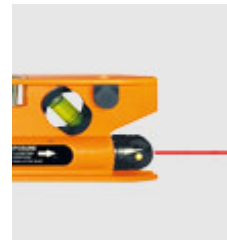

### *Geo Torpedo Laser Level*

The Torpedo laser is a universal laser spirit level with 45, 90 and 180 degree vials and *switchable laser point or laser line*.

*Suitable for*

- Interior works: transferring levels, alignments
- Tiles: floor, wall
- Plumbing: heating, cables, pipes, radiators

*Key features of the Torpedo Laser Spirit Level*

- 45, 90 and 180 degree vials
- Switchable laser point or laser line
- Magnetic Base
- 1/4" thread for camera tripod

Supplied with Batteries & soft carry bag

*Torpedo Laser Spirit level Technical Data*

- Accuracy:  $\pm 3\text{mm}/10\text{m}$
- Working range: max. 30m\*
- Visible laser diodes: 1 x 635nm
- Laser class: 2
- Power supply: 2 x 1.5 V AAA Alkaline
- Operating time: 30hrs
- Temperature range: 0 °C – +40 °C
- \* depending on room illumination